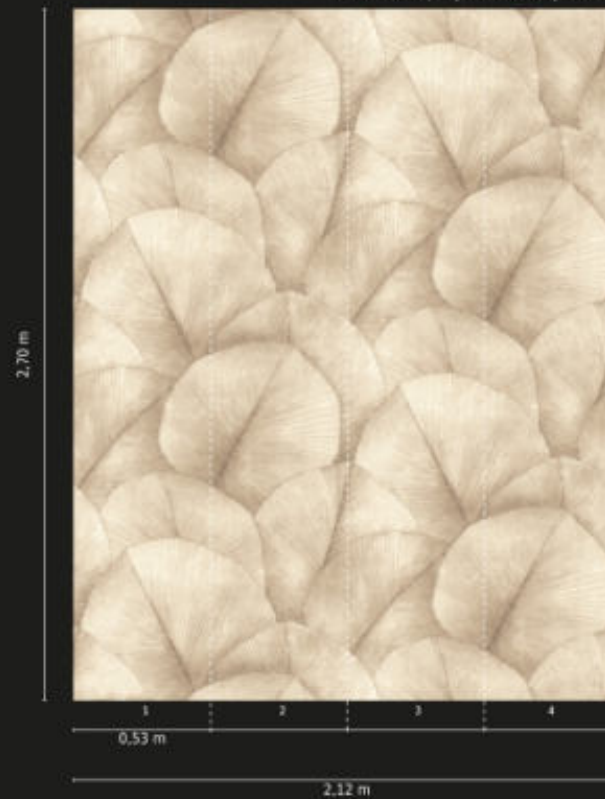

Creative Director

Fiere

Felix Diener

34597

4 Panels / 2,12 m x 2,70 m

34598

34599

DIGITAL PRINT